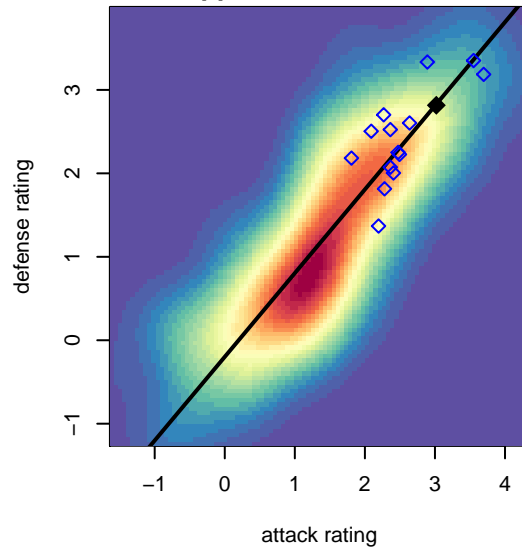

Washington Timbers Red 1 G04

Washington Timbers
 Vancouver, WA
 G04 total strength=1642
 attack=20.48 defense=16.71
 fall league = PTT G04 Premier Red
 spr league = Spr OYS G04 Premier Red

alt names used:
 WA Timbers 04G Red 1
 WASHINGTON TIMBERS 04G REDS 1 (WA)
 WASHINGTON TIMBERS FC 04G REDS 1
 WA Timbers 04G Red 1

Venues played:
 2017 Clash At the Border Super
 2017 Nike Crossfire Challenge Gold Group U14
 2017 PTT G04 Premier Red
 2017 Spr OYS G04 Premier Red

Washington Timbers Red 1 G04
 Dots are actual minus expected GF (blue circles) and GA (red triangles).
 Blue line is smoothed change in attack strength. Red is smoothed change in defense strength.

**attack and defense variance (black dot)
relative to other teams
and top 10 in region**

**attack and defense rating
relative to others at age
and all opponents in last 13 months**

Performance relative to 13 month average