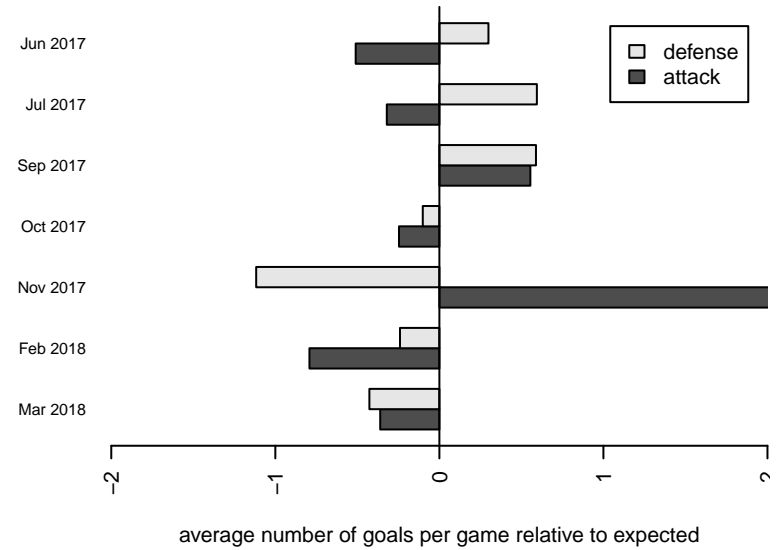

Performance relative to 13 month average