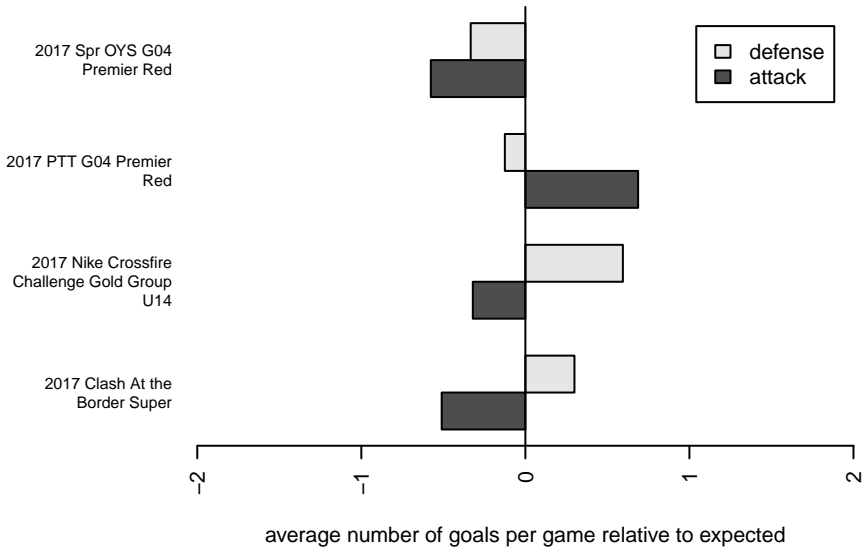

Washington Timbers Red 1 G04

Washington Timbers
 Vancouver, WA
 G04 total strength=1642
 attack=20.48 defense=16.71
 fall league = PTT G04 Premier Red
 spr league = Spr OYS G04 Premier Red

alt names used:
 WA Timbers 04G Red 1
 WASHINGTON TIMBERS 04G REDS 1 (WA)
 WASHINGTON TIMBERS FC 04G REDS 1
 WA Timbers 04G Red 1

Venues played:
 2017 Clash At the Border Super
 2017 Nike Crossfire Challenge Gold Group U14
 2017 PTT G04 Premier Red
 2017 Spr OYS G04 Premier Red

Washington Timbers Red 1 G04
 Dots are actual minus expected GF (blue circles) and GA (red triangles).
 Blue line is smoothed change in attack strength. Red is smoothed change in defense strength.

**attack and defense variance (black dot)
relative to other teams
and top 10 in region**

**attack and defense rating
relative to others at age
and all opponents in last 13 months**

Performance relative to 13 month average