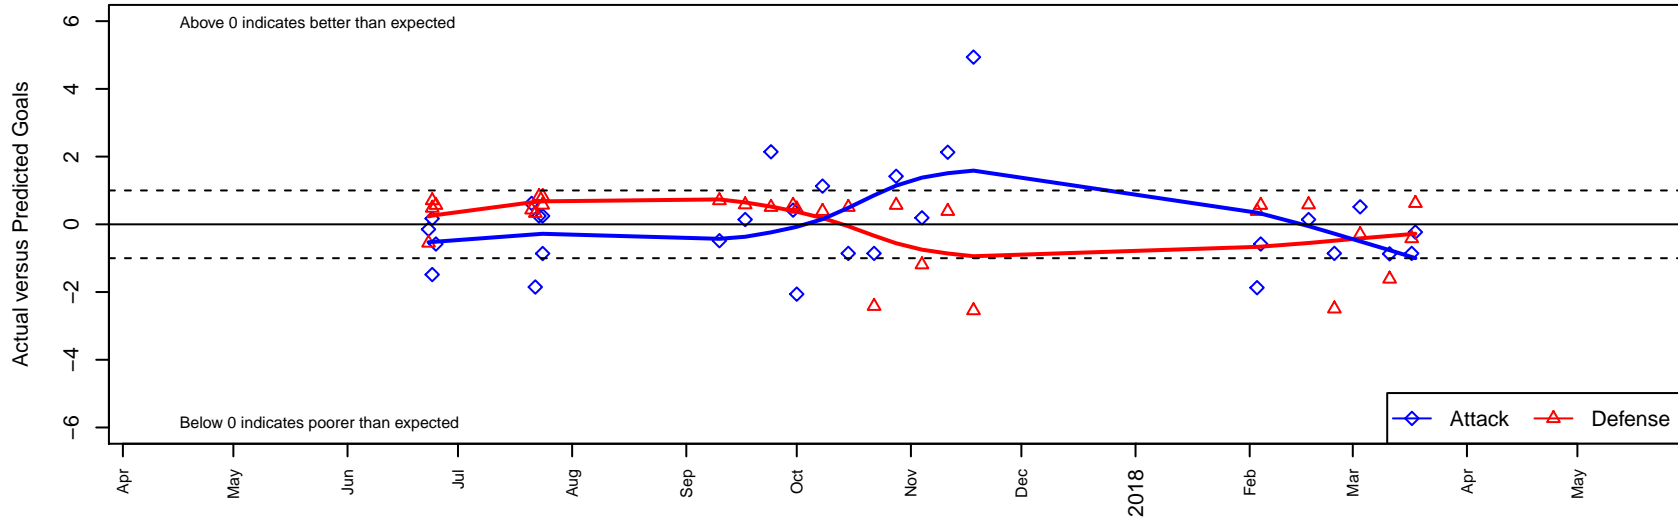

Washington Timbers Red 1 G04

Washington Timbers
 Vancouver, WA
 G04 total strength=1642
 attack=20.48 defense=16.71
 fall league = PTT G04 Premier Red
 spr league = Spr OYS G04 Premier Red

alt names used:
 WA Timbers 04G Red 1
 WASHINGTON TIMBERS 04G REDS 1 (WA)
 WASHINGTON TIMBERS FC 04G REDS 1
 WA Timbers 04G Red 1

Venues played:
 2017 Clash At the Border Super
 2017 Nike Crossfire Challenge Gold Group U14
 2017 PTT G04 Premier Red
 2017 Spr OYS G04 Premier Red

Washington Timbers Red 1 G04
 Dots are actual minus expected GF (blue circles) and GA (red triangles).
 Blue line is smoothed change in attack strength. Red is smoothed change in defense strength.

**attack and defense variance (black dot)
relative to other teams
and top 10 in region**

**attack and defense rating
relative to others at age
and all opponents in last 13 months**

Performance relative to 13 month average