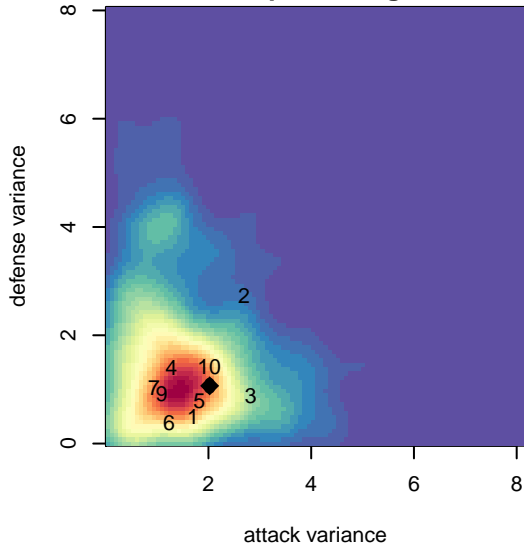

Washington Timbers Red 1 G04

Washington Timbers
 Vancouver, WA
 G04 total strength=1642
 attack=20.48 defense=16.71
 fall league = PTT G04 Premier Red
 spr league = Spr OYS G04 Premier Red

alt names used:
 WA Timbers 04G Red 1
 WASHINGTON TIMBERS 04G REDS 1 (WA)
 WASHINGTON TIMBERS FC 04G REDS 1
 WA Timbers 04G Red 1

Venues played:
 2017 Clash At the Border Super
 2017 Nike Crossfire Challenge Gold Group U14
 2017 PTT G04 Premier Red
 2017 Spr OYS G04 Premier Red

Washington Timbers Red 1 G04
 Dots are actual minus expected GF (blue circles) and GA (red triangles).
 Blue line is smoothed change in attack strength. Red is smoothed change in defense strength.

**attack and defense variance (black dot)
relative to other teams
and top 10 in region**

**attack and defense rating
relative to others at age
and all opponents in last 13 months**

Performance relative to 13 month average