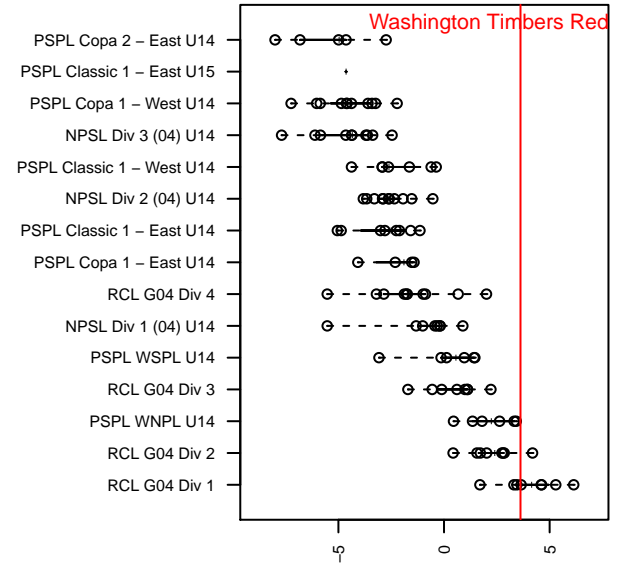

Washington Timbers Red 1 G04

Washington Timbers
 Vancouver, WA
 G04 total strength=1642
 attack=20.48 defense=16.71
 fall league = PTT G04 Premier Red
 spr league = Spr OYS G04 Premier Red

alt names used:
 WA Timbers 04G Red 1
 WASHINGTON TIMBERS 04G REDS 1 (WA)
 WASHINGTON TIMBERS FC 04G REDS 1
 WA Timbers 04G Red 1

Venues played:
 2017 Clash At the Border Super
 2017 Nike Crossfire Challenge Gold Group U14
 2017 PTT G04 Premier Red
 2017 Spr OYS G04 Premier Red

Washington Timbers Red 1 G04
 Dots are actual minus expected GF (blue circles) and GA (red triangles).
 Blue line is smoothed change in attack strength. Red is smoothed change in defense strength.

**attack and defense variance (black dot)
relative to other teams
and top 10 in region**

**attack and defense rating
relative to others at age
and all opponents in last 13 months**

Performance relative to 13 month average